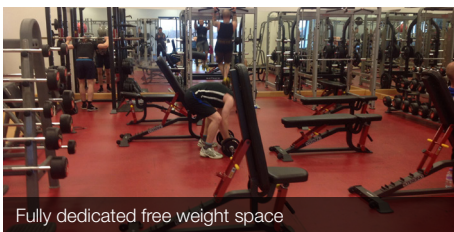

The motivation for Renfrewshire Leisure's project was to create a first class fitness offering for members by using the best equipment on the market. The facility was to encompass a group cycling studio, functional, cardio and free weights areas.

The designs submitted by Anytime Leisure featured equipment from a range of the industry's best CV, functional and free weights brands including Star Trac, Cybex, Spinning, Impulse and Jordan. The design and consultation process was supported by comprehensive 3D visuals of what different layouts, designs and equipment options would look like. The actual installation took just three days, during which all of the old equipment was removed, the fitness suite redesigned and the new equipment installed.

State of the Art Equipment

3D Visualisation of Proposed Gym

Embedded Screens on Cardio Machines

Fully dedicated free weight space

Versatile Functional Rig

There is a long standing relationship between Anytime Leisure and Renfrewshire Leisure one which has seen the organisations work in partnership across projects in several facilities such as the Lagoon in Paisley and Renfrew Leisure Centre.